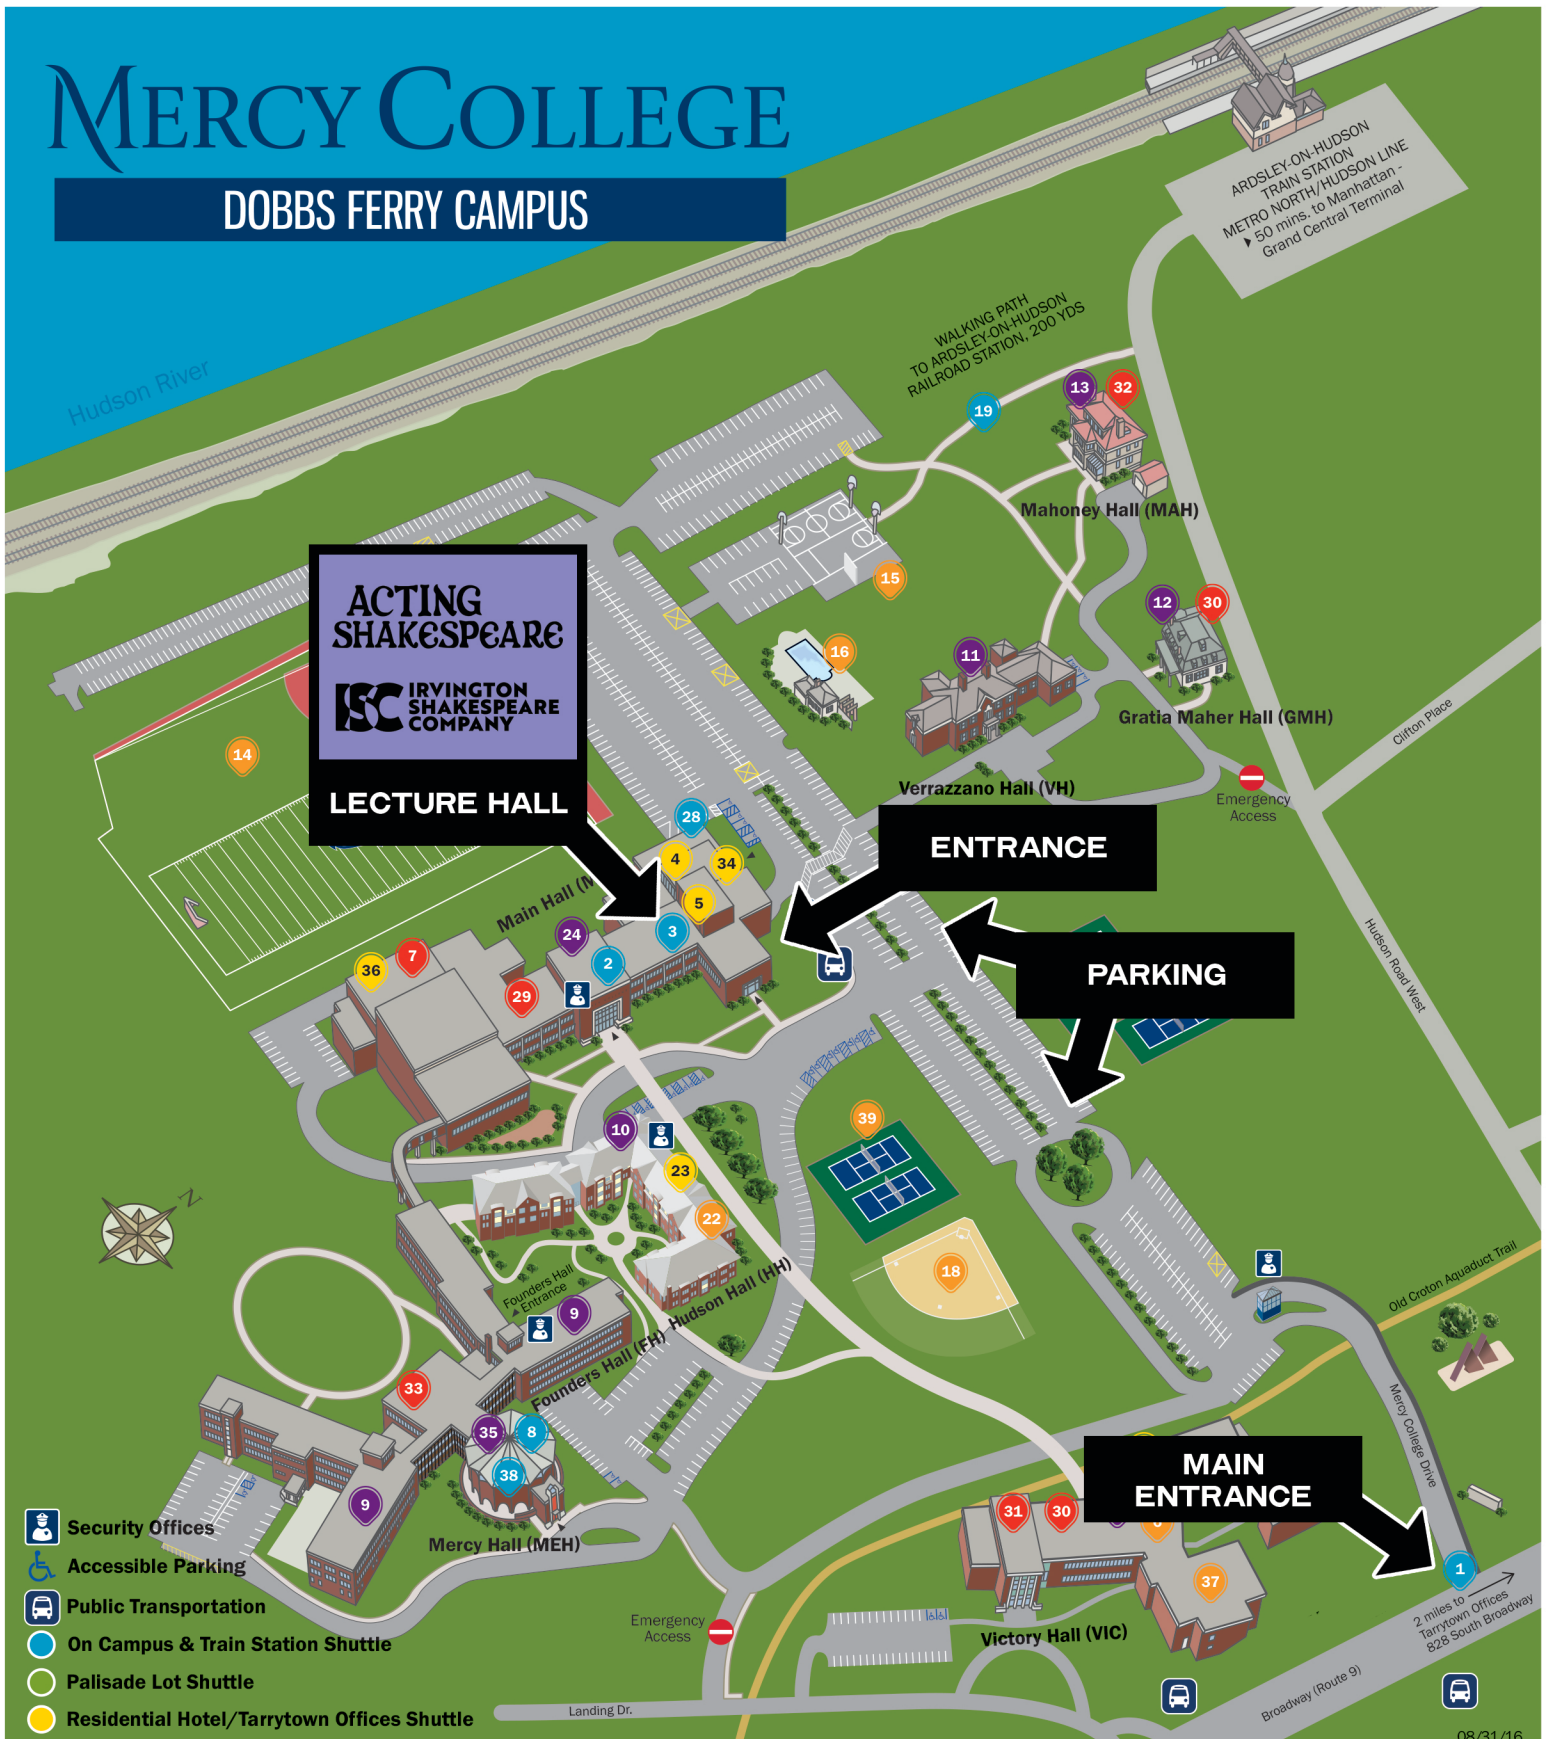

MERCY COLLEGE

DOBBS FERRY CAMPUS

ACTING SHAKESPEARE
IRVINGTON SHAKESPEARE COMPANY
LECTURE HALL

ENTRANCE

PARKING

MAIN ENTRANCE

- Security Offices
- Accessible Parking
- Public Transportation
- On Campus & Train Station Shuttle
- Palisade Lot Shuttle
- Residential Hotel/Tarrytown Offices Shuttle

08/31/16

BUILDINGS	ATHLETICS/RECREATION	FOOD/RETAIL	GENERAL	ACADEMICS
Founders Hall – Residence (FH) (9)	Turf Field (14)	Campus Bookstore (34)	Admissions - Main Hall (MH) (2)	School of Business (VIC) (31)
Gratia Maher Hall (GMH) (12)	Athletic Offices (6)	Victory Café (21)	Enrollment Services (8)	School of Education (MEH) (33)
Hudson Hall – Residence (HH) (10)	Basketball Courts (15)	Library Café (36)	Music Studios (26)	School of Health and Natural Sciences (MH) (29)
Mahoney Hall (MAH) (13)	Fitness Center (22)	Hudson View Café (4)	Speech and Hearing Clinic (28)	School of Liberal Arts (30)
Main Hall (MH) (24)	Multiuse Court (39)	Merchandise Store (5)	Lecture Hall (3)	School of Social and Behavioral Sciences (MAH) (32)
Mercy Hall (MEH) (35)	Pool (16)	Starbucks / Convenience Store (23)	Main Entrance (1)	Library/Learning Commons (MH) (7)
Verrazzano Hall (VH) (11)	Softball Field (18)		Path to Metro North (19)	
Victory Hall (VIC) (20)	Tennis Court (17)		Rotunda (38)	
	Victory Gym (37)			
			TARRYTOWN OFFICES: 828 South Broadway	